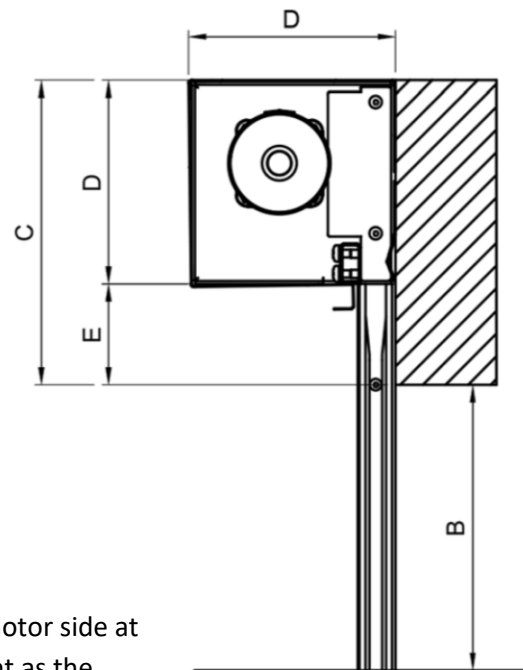

AB PORTE & DØRE

Foldeporte • Gardinporte • Ledhejseporte • Brandporte/døre

Dimension	Size (minimal)	Description
A	5000 mm	Clear width
B	4200 mm	Clear height
C	410 mm	Free area - top
D	310 mm	Casing size + mount area
E	100 mm	Additional top overlap
F	180 mm	Free area (per edge)
G	25 mm	Additional side overlap
H	155 mm	Mounting surface
I	5360 mm	Structural opening - width

wall socket / motor side at the same height as the clear opening height