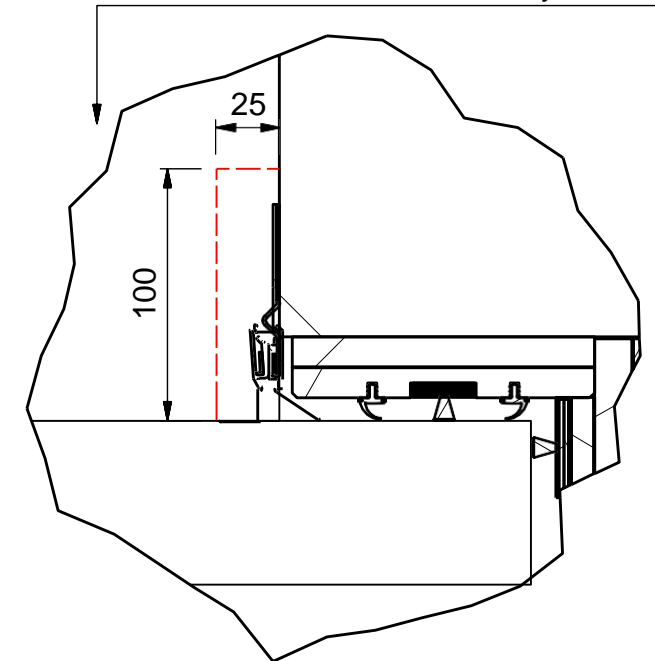

Detail smoke seal in accordance with EN 13241-1 Mounting in the day, left, right and above. Net clear opening: DMB - ca. 40 á 50mm. Installation directly on surface.

### System:

- \* Door weight max. 908 kg (cable 6mm)
- \* DLV: 0° (flat)
- \* HL: 575mm (minimum)
- \* Headspace:  $HL + 325mm$
- \* Installation depth:  $DMH - HL + 775mm$
- \* Wedge : 85mm / 100mm

sizes in mm

**AB Porte & døre ApS**  
Sleipnersvej 17  
4100 Ringsted

Tlf. 72 119 199

Scale 1:25  
sizes in mm  
Elysium-HS\_NL\_vs02062016